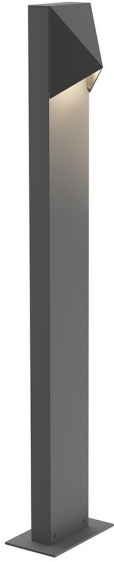

## Triform Compact LED Bollard

**SKU: 7323-74-WL-46S**

Finish: Textured Gray

UPC: 872681089779

Print Date: 04/13/2026

Collection: Triform Compact

### PRODUCT DIMENSIONS

Weight: 5.000000

Height (Top to Bottom): 28

Width (Side to Side): 3.5

Length (Front to Back): 3.25

Backplate/Canopy Specs: 5.5"x3.25"x0.25"

### SHADE INFORMATION

Shade Included:

Glass:

Dark Sky Compliant: No