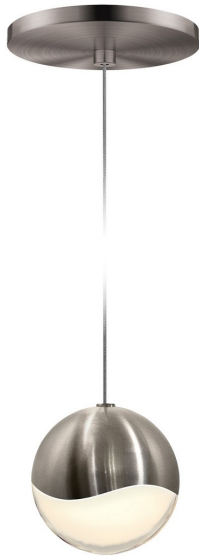

Grapes LED Pendant Light with

SKU: 2913-13-LRG-46S

Finish: Satin Nickel

UPC: 872681062826

Print Date: 04/15/2026

Collection: Grapes

PRODUCT DIMENSIONS

Weight: 3.000000

Height (Top to Bottom): 3.75

Width (Side to Side): 3.75

Length (Front to Back): n/a

Backplate/Canopy Specs: 5"

SHADE INFORMATION

Shade Included: Yes

Glass: White

Dark Sky Compliant: No

BULB INFORMATION

Bulb Included: Yes

Number of Bulbs: 1

Bulb Type: LED

Bulb Base: Integrated

Max. Wattage per Socket: 10W

CRI: 90

Color Temperature: 3000K

Delivered Lumens: 1000lm

OTHER INFORMATION

Safety Rating: ETL

UL Wet/Damp Location: No

Voltage: 120

MATERIALS

Material: Metal

HANGING METHOD