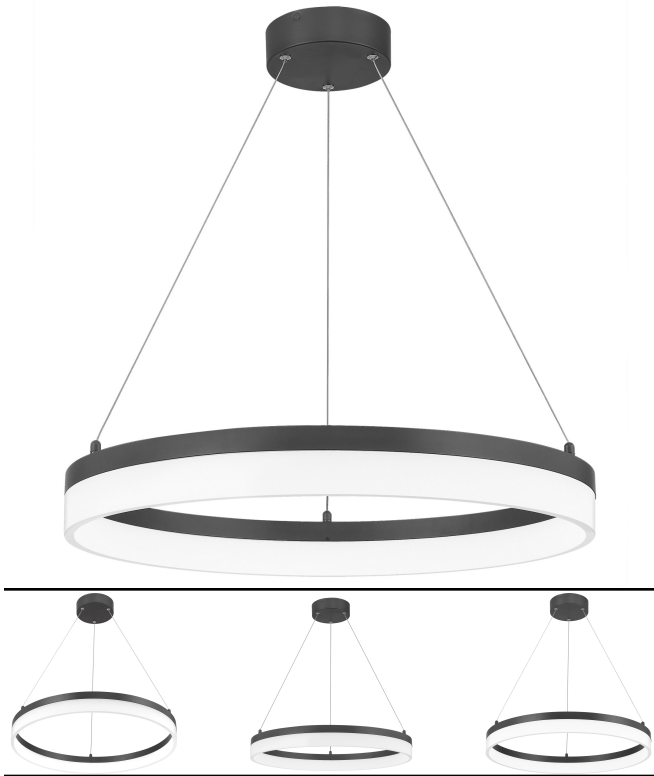

Cohen -Light Pendant Light in

SKU: PCOH2824OI-61Q

Finish: Oil Rubbed

UPC: 611728309483

Print Date: 04/21/2026

Collection: Cohen

PRODUCT DIMENSIONS

Weight: 5.300000

Height (Top to Bottom): 2.75

Width (Side to Side): 23.5

Length (Front to Back): 23.5

Backplate/Canopy Specs: 6.00"W X 1.75"L

SHADE INFORMATION

Shade Included:

Glass:

Dark Sky Compliant: No

Delivered Lumens:

OTHER INFORMATION

Safety Rating:

UL Wet/Damp Location:

Voltage: 120

MATERIALS

Material: STEEL

HANGING METHOD