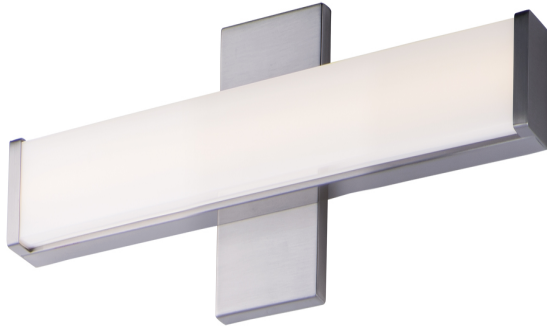

Spec Vanity Bathroom Vanity

SKU: 52002SN-210M

Finish: Satin Nickel

UPC: 783209210509

Print Date: 04/12/2026

Collection: Spec Vanity

SHADE INFORMATION

Shade Included:

Glass: White

Dark Sky Compliant: No

BULB INFORMATION

Bulb Included: Yes

Number of Bulbs:

Bulb Type: LED

Bulb Base: PCB

Max. Wattage per Socket:

Material: Aluminum, Acrylic

HANGING METHOD

Chain Length:

Lead Wire Length: 8"

Included Stems/Rods:

PRODUCT DIMENSIONS

Weight: 2.040000

Height (Top to Bottom): 1.75